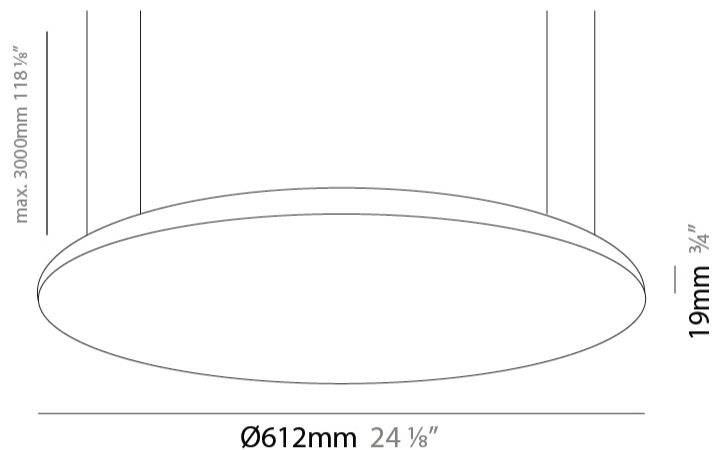

INFINITE ROUND SUSPENSION

A51058- -

base number
Color   Temperature   Finish   Options

1. To build a product code in our configurator select the specify button on the base model # product page
2. To build a manual product code on this datasheet choose from the options listed below in blue font and add the suffix to the base model #

GENERAL

Series: Infinite Round
Partner: Ivela
Division: Architectural
Installation: Suspension
Product Type: Panels
Mounting Location: Ceiling
Light Distribution: Direct

PHYSICAL

Shape: Round
Diameter (mm): 612
Diameter (in): 24 1/8
Height (mm): 19
Height (in): 3/4
Max. Overall Height (mm): 2500
Max. Overall Height (in): 98 7/16
Diffuser: Opal Polycarbonate
Fixture Finish: WHI / BLK / GLD
Fixture Material: Aluminum

ELECTRICAL

Lamp Type: LED
Input Wattage (W): 38
Dimming: Tri-Mode (Non-Dimming and Phase Dimming (120Vac only) and 0-10V Dimming)
Driver Included: No
Driver Location: Remote
Driver Type: Constant Voltage - Universal
Driver Class: Class 2
Housing: ENCP 5 (ERP) ENCP 13 (SC Power)
Input Voltage (V): 120 - 277
Output Voltage (V): 24

LED

Color Temperature (°K): 2700 / 3000 / 3500 / 4000
Max. Delivered Lumen (lm): 2160 / 2250 / 2317 / 2385
Nominal Lumen (lm): 4320 / 4500 / 4634 / 4770
CRI: >93 CRI
Lamp Life (hrs): 50000

OPTICAL

RATINGS AND CERTIFICATIONS

Certified By: Certified for North American Standards
IP rating: IP20