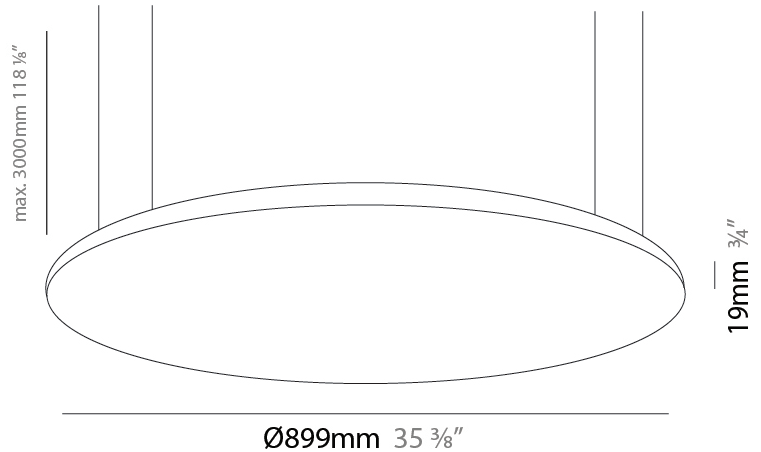

INFINITE ROUND SUSPENSION

A51059- -

base number   Color   Finish
Temperature   Options

1. To build a product code in our configurator select the specify button on the base model # product page
2. To build a manual product code on this datasheet choose from the options listed below in blue font and add the suffix to the base model #

GENERAL

Series: Infinite Round
Partner: Ivela
Division: Architectural
Installation: Suspension
Product Type: Panels
Mounting Location: Ceiling
Light Distribution: Direct

PHYSICAL

Shape: Round
Diameter (mm): 899
Diameter (in): 35 ³/₈
Height (mm): 19
Height (in): 3/4
Max. Overall Height (mm): 2500
Max. Overall Height (in): 98 ⁷/₁₆
Diffuser: Opal Polycarbonate
Fixture Finish: WHI / BLK / GLD
Fixture Material: Aluminum

ELECTRICAL

Lamp Type: LED
Input Wattage (W): 56
Dimming: Tri-Mode (Non-Dimming and Phase Dimming (120Vac only) and 0-10V Dimming)
Driver Included: No
Driver Location: Remote
Driver Type: Constant Voltage - Universal
Driver Class: Class 2
Housing: ENCP 5 (ERP) ENCP 8 (SC Power)
Input Voltage (V): 120 - 277
Output Voltage (V): 24

LED

Color Temperature (°K): 2700 / 3000 / 3500 / 4000
Max. Delivered Lumen (lm): 3360 / 3500 / 3604 / 3710
Nominal Lumen (lm): 6720 / 7000 / 7208 / 7420
CRI: >93 CRI
Lamp Life (hrs): 50000

OPTICAL

RATINGS AND CERTIFICATIONS

Certified By: Certified for North American Standards
IP rating: IP20