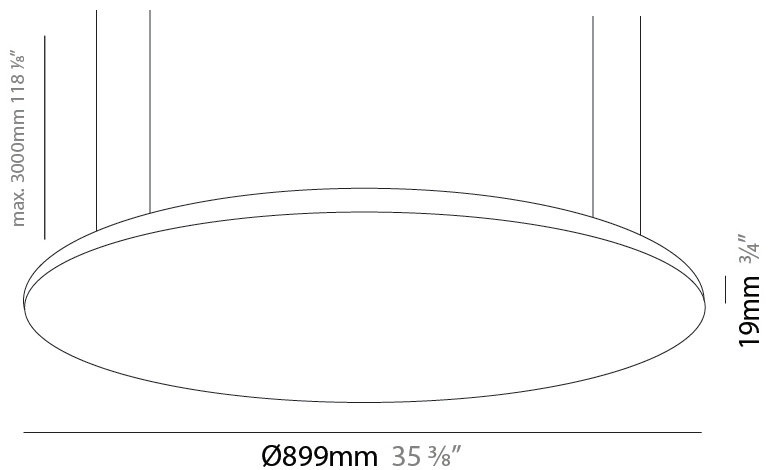

INFINITE ROUND SUSPENSION

A51060- -

base number   Color   Finish
Temperature   Options

1. To build a product code in our configurator select the specify button on the base model # product page
2. To build a manual product code on this datasheet choose from the options listed below in blue font and add the suffix to the base model #

GENERAL

Series: Infinite Round
Partner: Ivela
Division: Architectural
Installation: Suspension
Product Type: Panels
Mounting Location: Ceiling
Light Distribution: Direct

PHYSICAL

Shape: Round
Diameter (mm): 1216
Diameter (in): 47 7/8
Height (mm): 19
Height (in): 3/4
Max. Overall Height (mm): 2500
Max. Overall Height (in): 98 7/16
Diffuser: Opal Polycarbonate
Fixture Finish: WHI / BLK / GLD
Fixture Material: Aluminum

ELECTRICAL

Lamp Type: LED
Input Wattage (W): 78
Dimming: Tri-Mode (Non-Dimming and Phase Dimming (120Vac only) and 0-10V Dimming)
Driver Included: No
Driver Location: Remote
Driver Type: Constant Voltage - Universal
Driver Class: Class 2
Housing: ENCP 5 (ERP) ENCP 8 (SC Power)
Input Voltage (V): 120 - 277
Output Voltage (V): 24

LED

Color Temperature (°K): 2700 / 3000 / 3500 / 4000
Max. Delivered Lumen (lm): 4560 / 4750 / 4891 / 5035
Nominal Lumen (lm): 9120 / 9500 / 9783 / 10070
CRI: >93 CRI
Lamp Life (hrs): 50000

OPTICAL

RATINGS AND CERTIFICATIONS

Certified By: Certified for North American Standards
IP rating: IP20